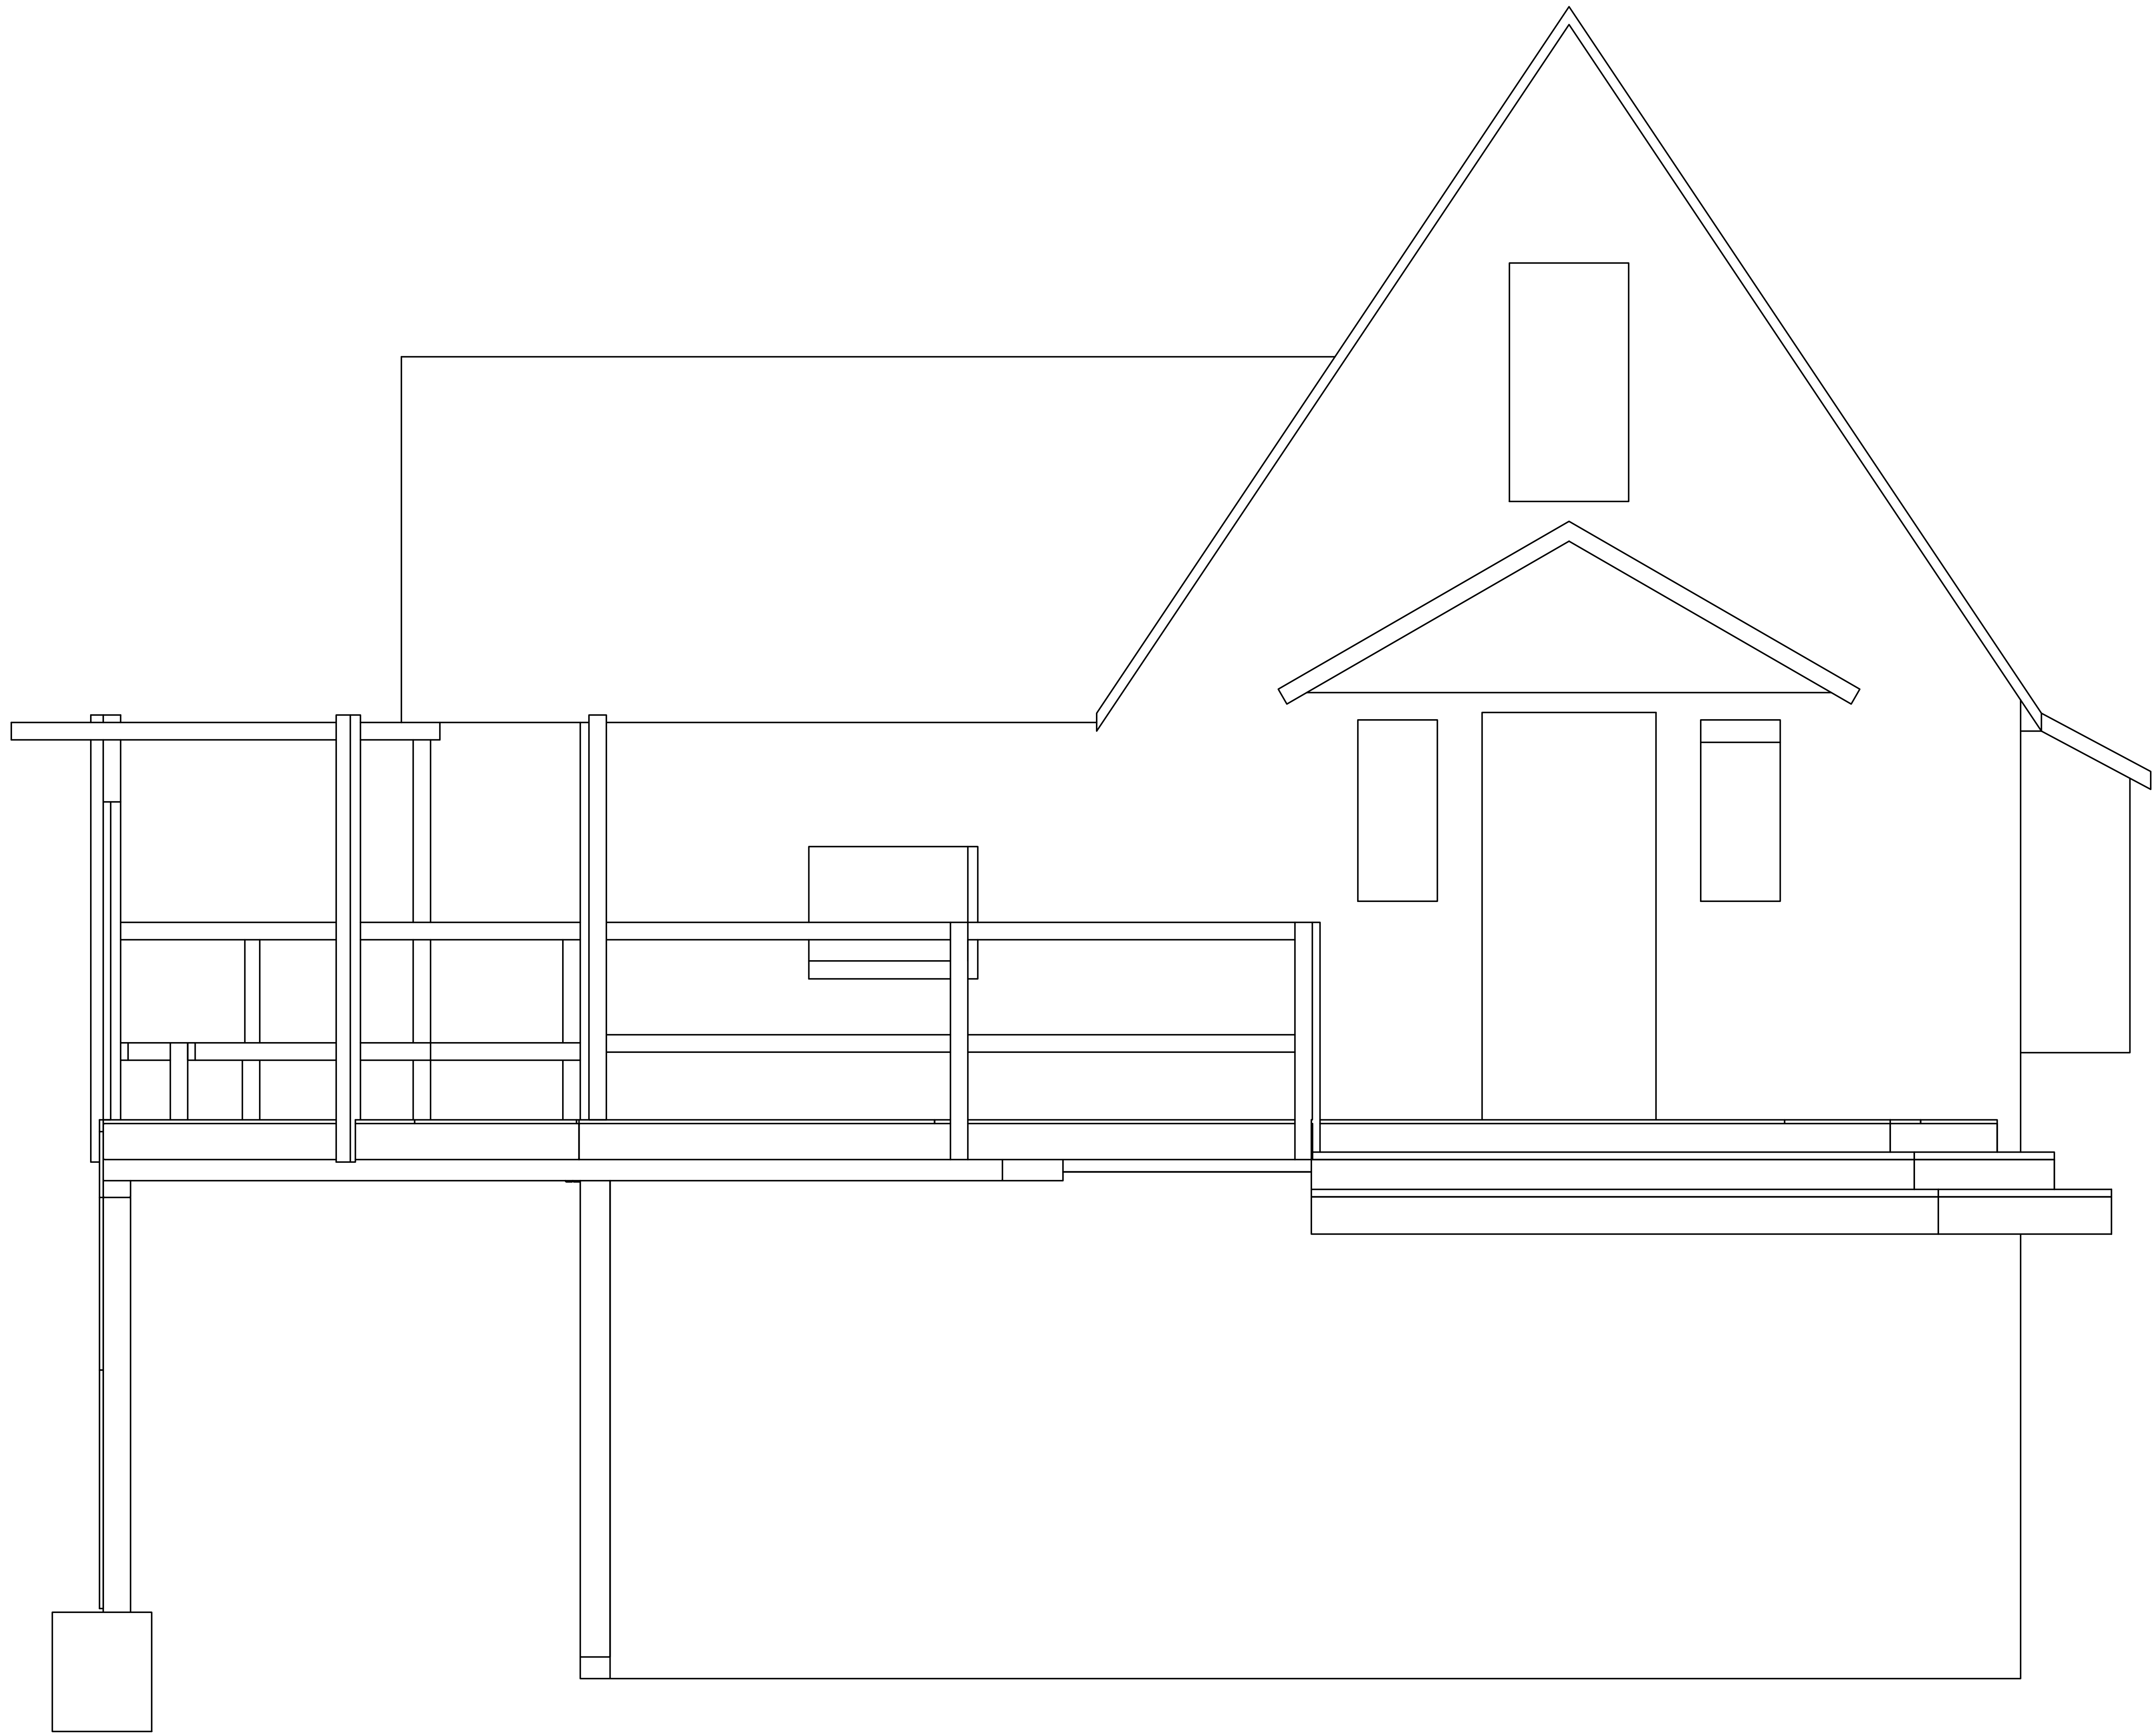

DRAWN	Peyton McCann	11/12/2011		
CHECKED			TITLE	
QA				
MFG				
APPROVED				
		SIZE	DWG NO	REV
		F	House11.12.2011-B	
		SCALE	SHEET 1 OF 5	

DRAWN Peyton McCann	11/12/2011			
CHECKED		TITLE		
QA				
MFG				
APPROVED				
		SIZE	DWG NO	REV
		F	House11.12.2011-B	
		SCALE	SHEET 2 OF 5	

DRAWN Peyton McCann	11/12/2011			
CHECKED		TITLE		
QA				
MFG				
APPROVED				
		SIZE F	DWG NO House11.12.2011-B	REV
		SCALE	SHEET 3 OF 5	

DRAWN Peyton McCann	11/12/2011			
CHECKED		TITLE		
QA				
MFG				
APPROVED				
		SIZE	DWG NO	REV
		F	House11.12.2011-B	
		SCALE	SHEET 4 OF 5	

DRAWN Peyton McCann	11/12/2011			
CHECKED		TITLE		
QA				
MFG				
APPROVED				
		SIZE F	DWG NO House11.12.2011-B	REV
		SCALE	SHEET 5 OF 5	