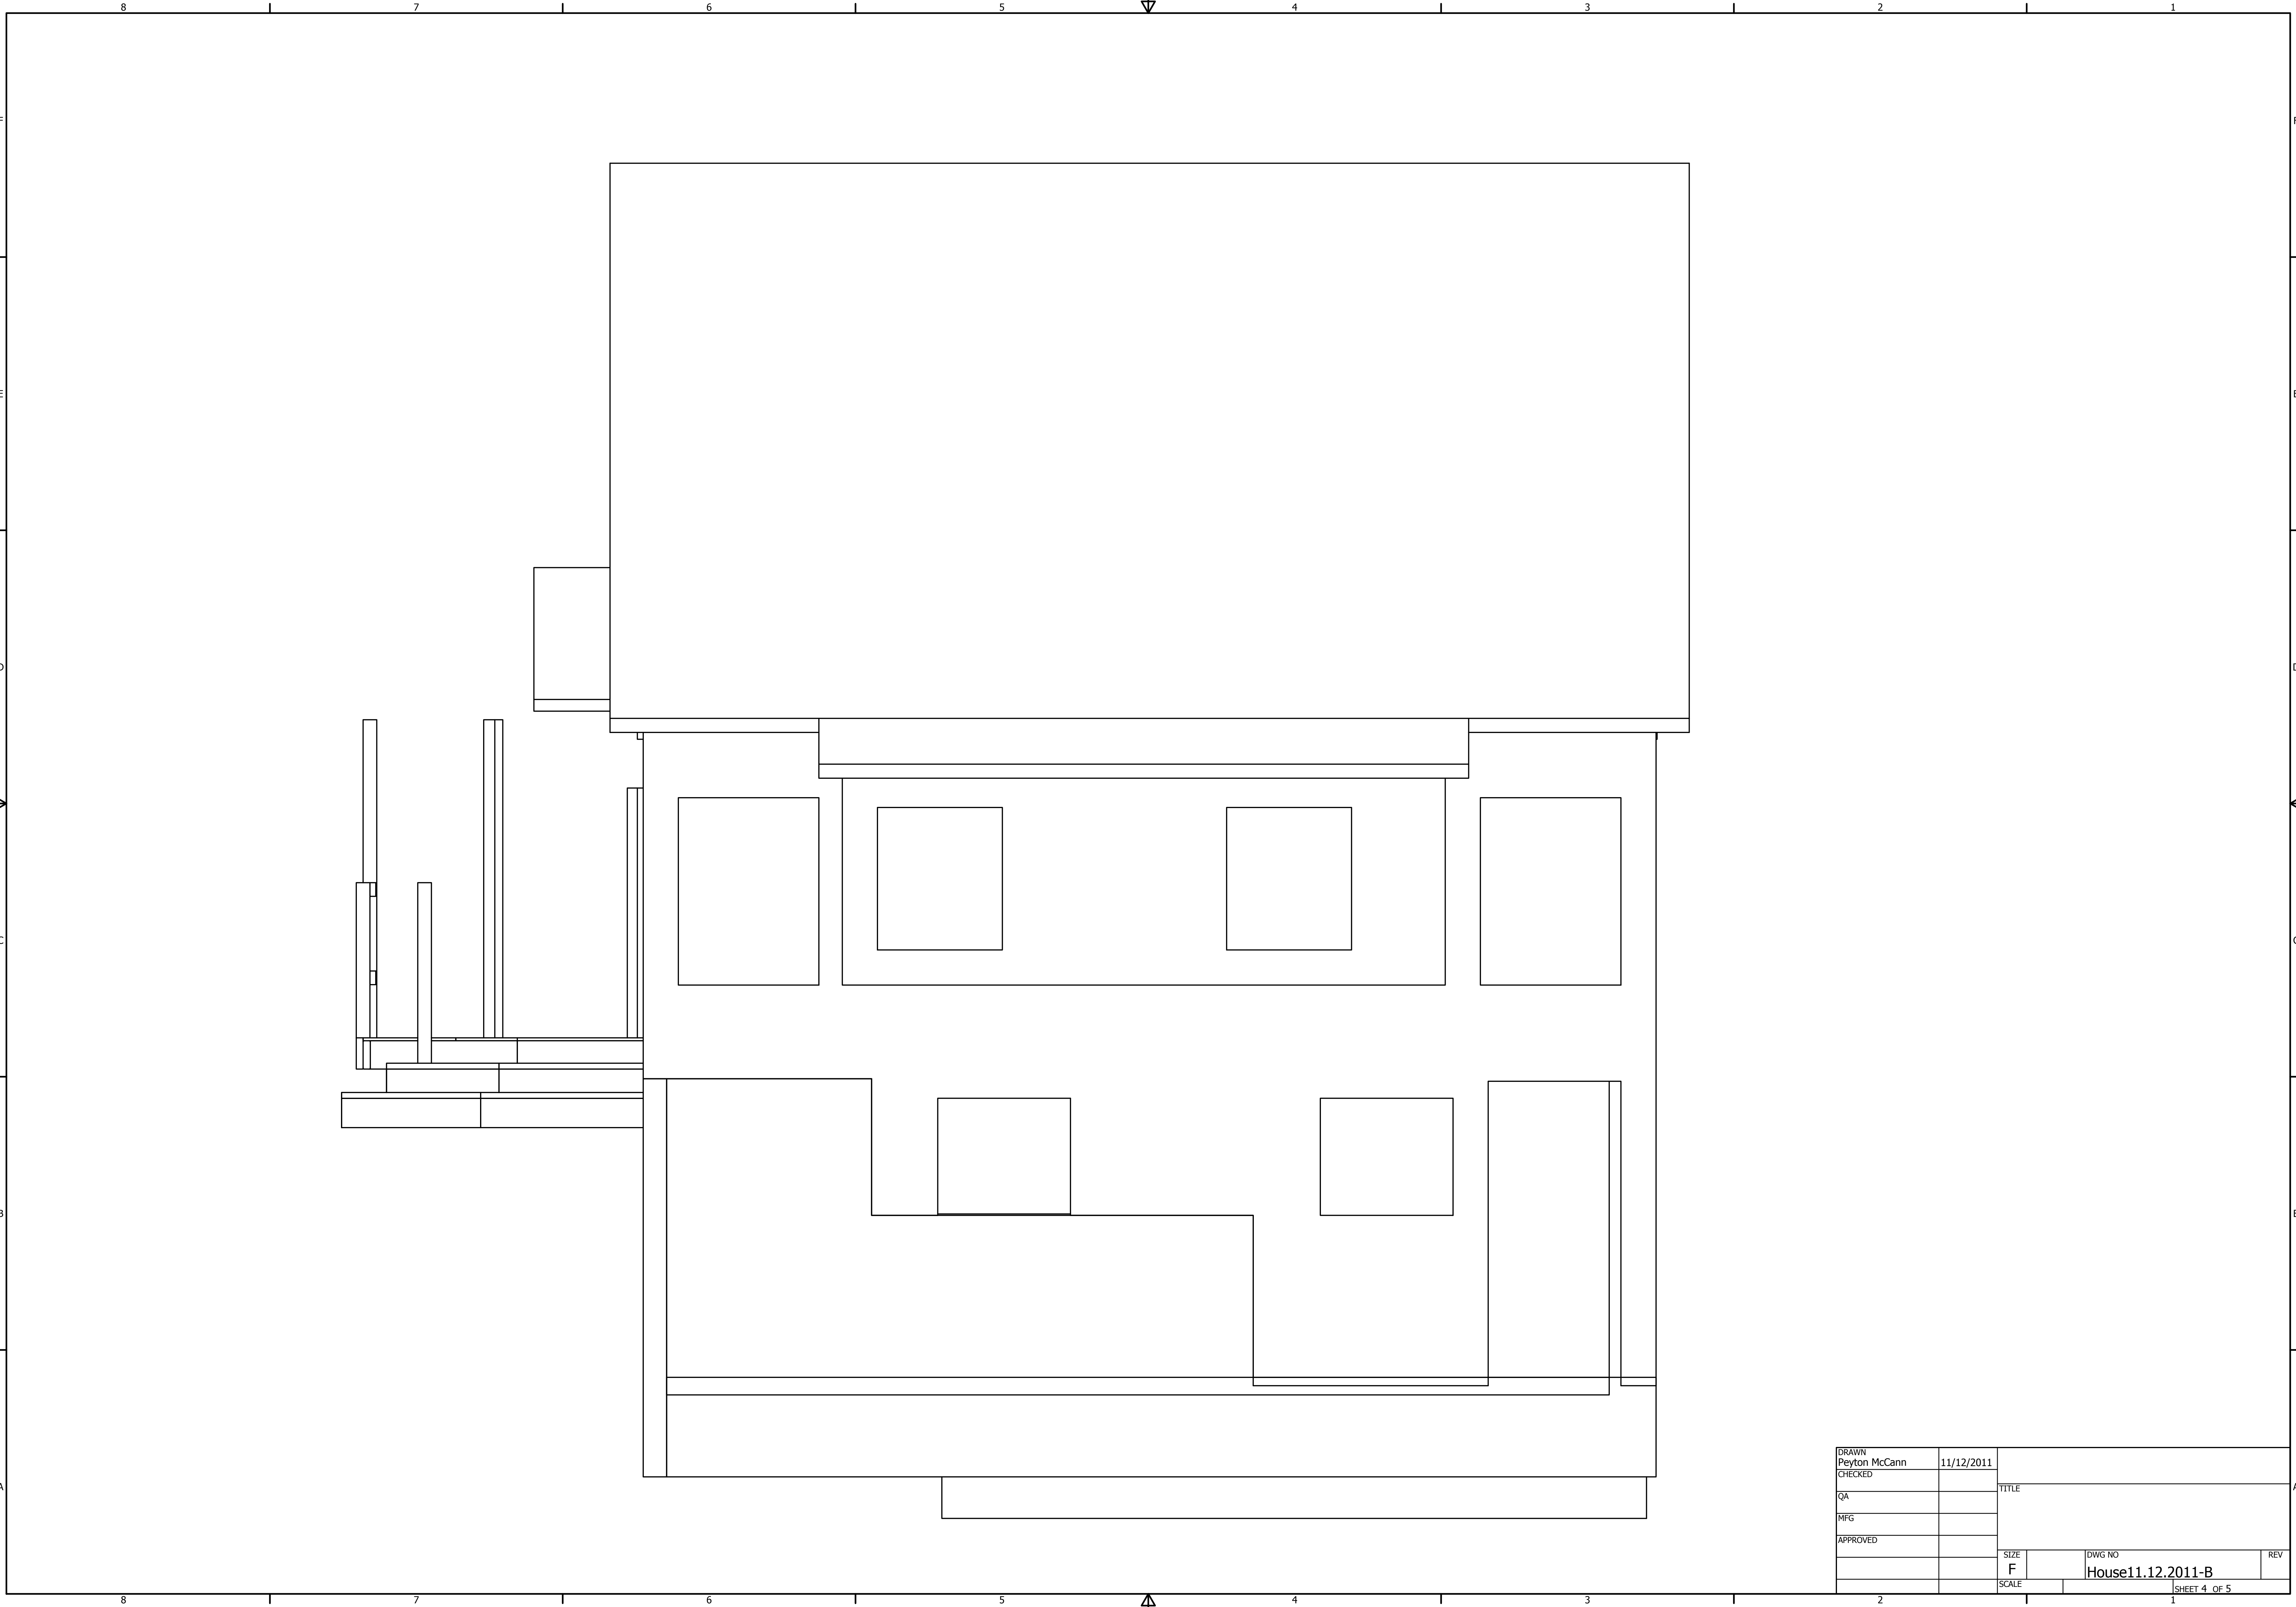

DRAWN	Peyton McCann	11/12/2011		
CHECKED			TITLE	
QA				
MFG				
APPROVED				
		SIZE	DWG NO	REV
		F	House11.12.2011-B	
		SCALE	SHEET 1 OF 5	

DRAWN Peyton McCann	11/12/2011			
CHECKED		TITLE		
QA				
MFG				
APPROVED				
		SIZE	DWG NO	REV
		F	House11.12.2011-B	
		SCALE	SHEET 2 OF 5	

DRAWN Peyton McCann	11/12/2011			
CHECKED		TITLE		
QA				
MFG				
APPROVED				
		SIZE F	DWG NO House11.12.2011-B	REV
		SCALE	SHEET 3 OF 5	

DRAWN Peyton McCann	11/12/2011			
CHECKED		TITLE		
QA				
MFG				
APPROVED				
		SIZE	DWG NO	REV
		F	House11.12.2011-B	
		SCALE	SHEET 4 OF 5	

DRAWN Peyton McCann	11/12/2011			
CHECKED		TITLE		
QA				
MFG				
APPROVED				
		SIZE F	DWG NO House11.12.2011-B	REV
		SCALE	SHEET 5 OF 5	