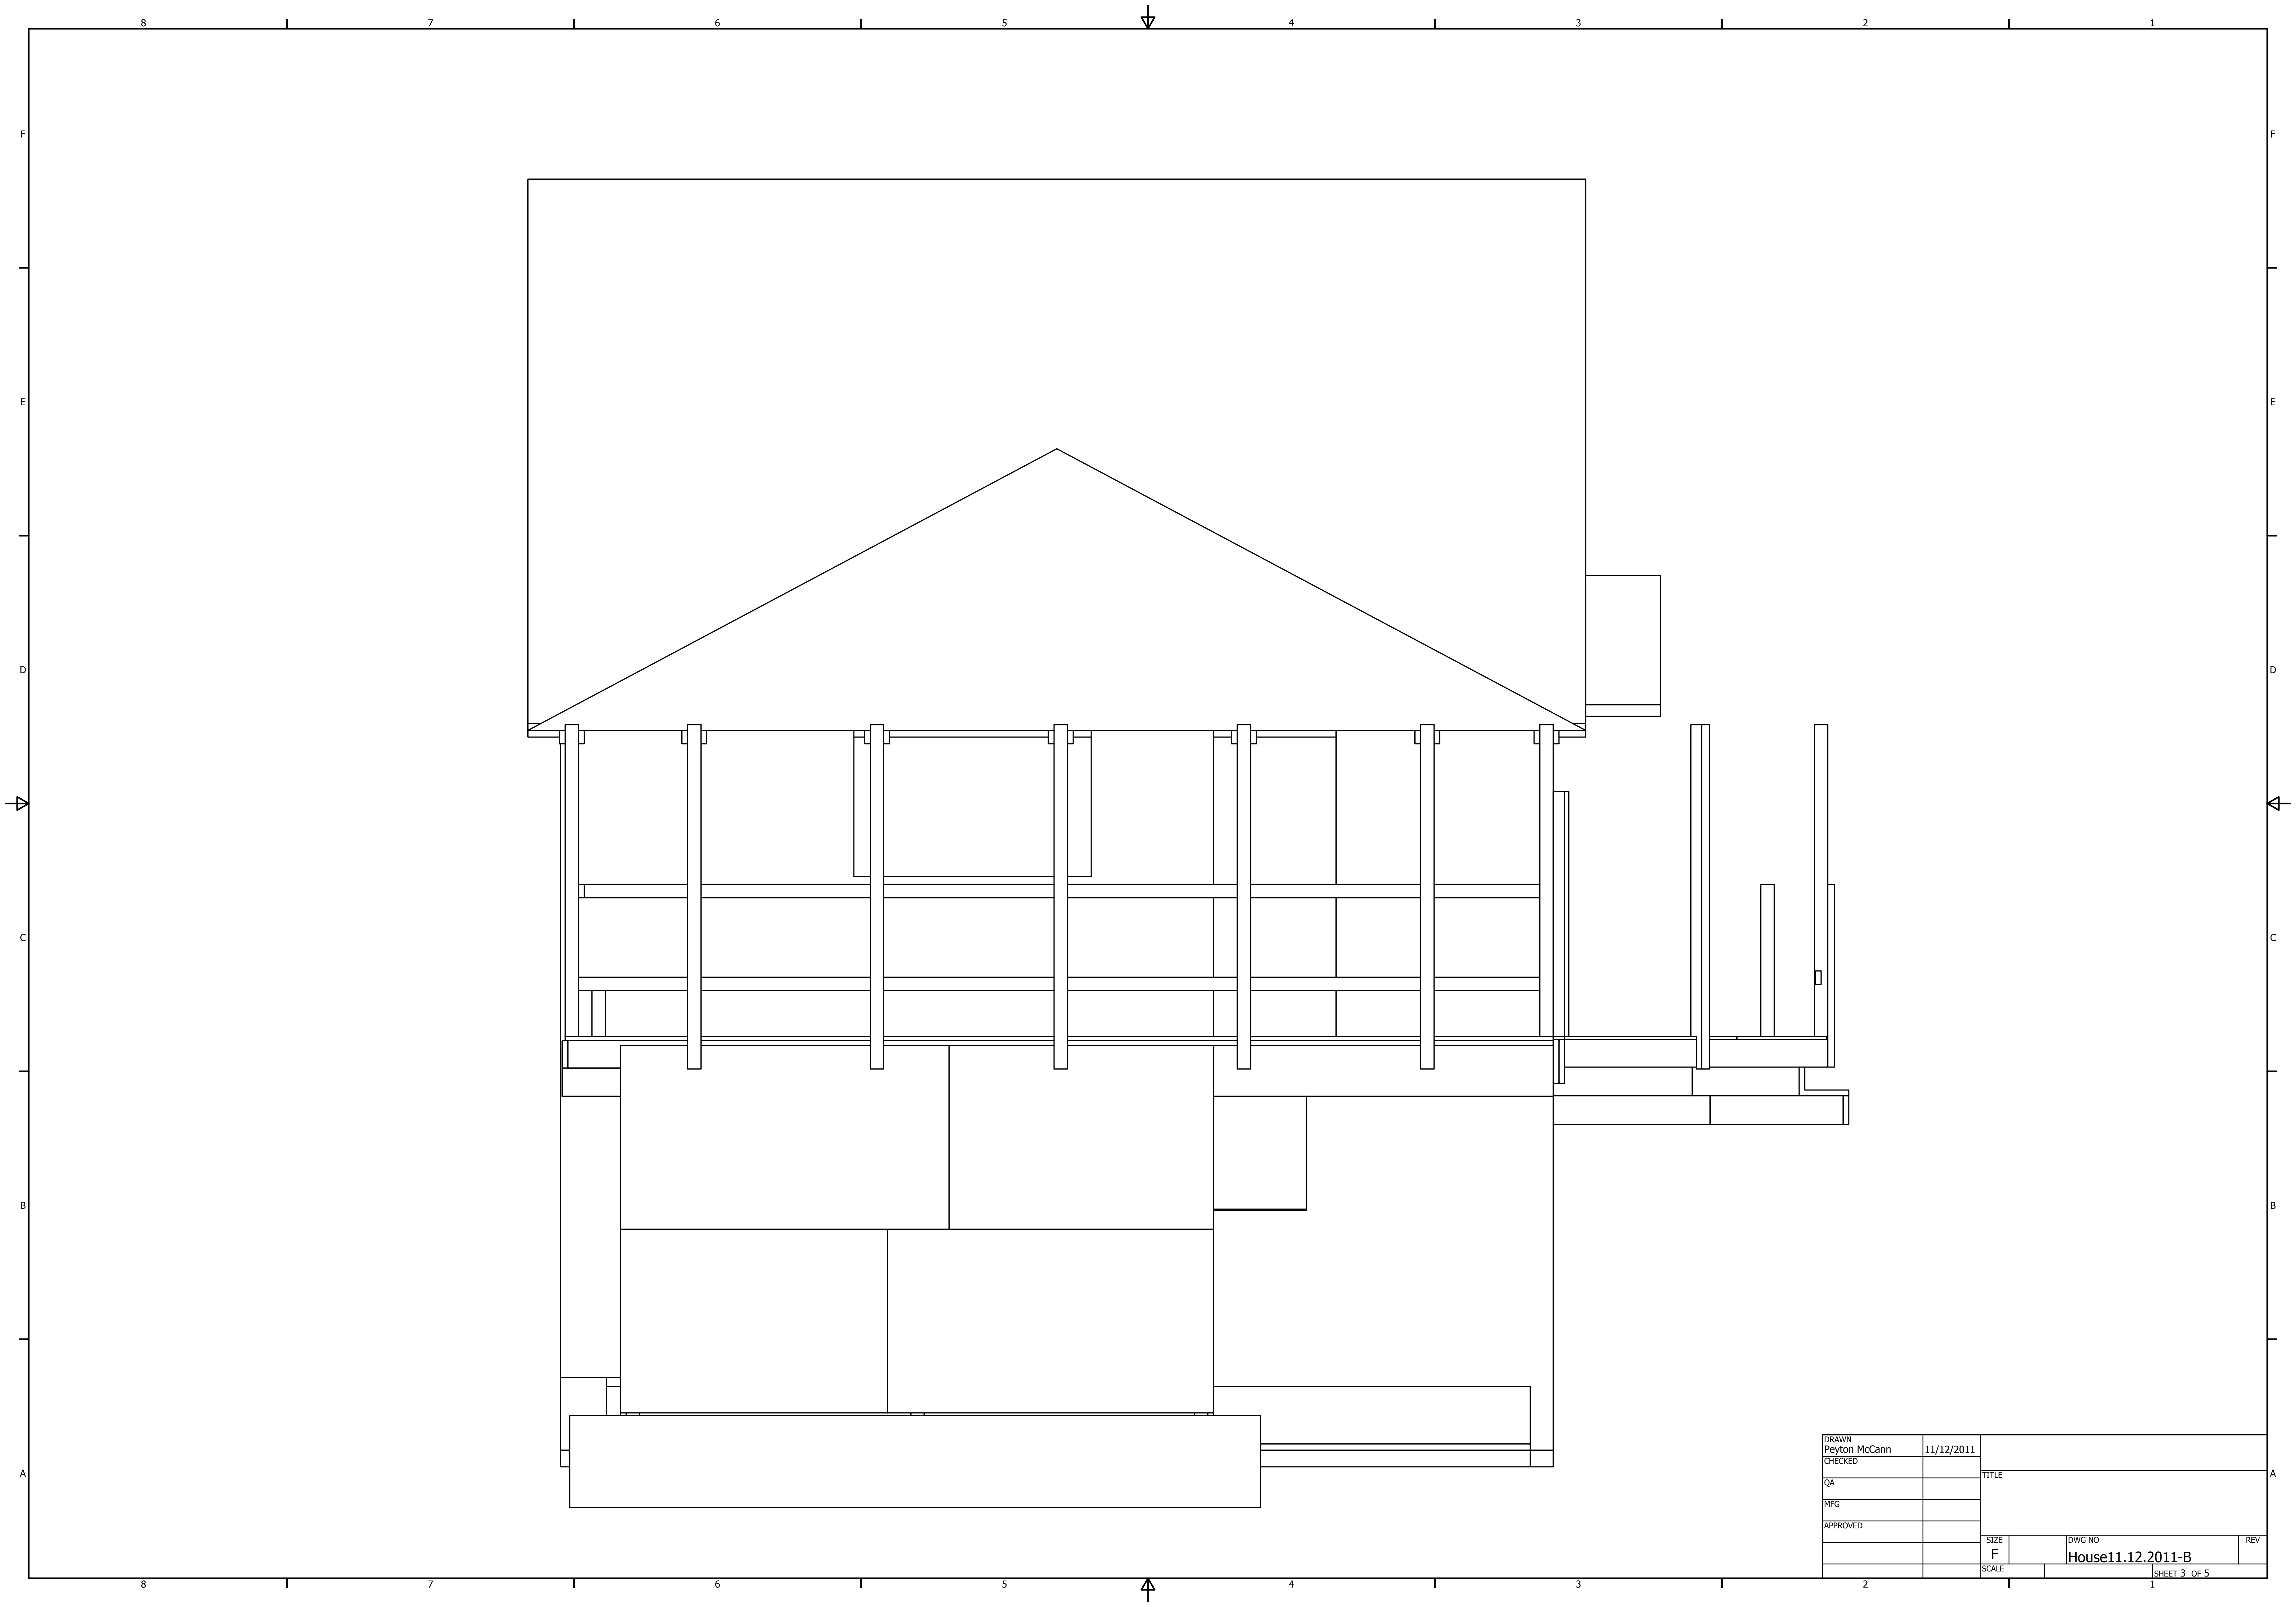

DRAWN	Peyton McCann	11/12/2011		
CHECKED			TITLE	
QA				
MFG				
APPROVED				
		SIZE	DWG NO	REV
		F	House11.12.2011-B	
		SCALE	SHEET 1 OF 5	

DRAWN Peyton McCann	11/12/2011			
CHECKED		TITLE		
QA				
MFG				
APPROVED				
		SIZE	DWG NO	REV
		F	House11.12.2011-B	
		SCALE	SHEET 2 OF 5	

DRAWN Peyton McCann	11/12/2011			
CHECKED		TITLE		
QA				
MFG				
APPROVED				
		SIZE F	DWG NO House11.12.2011-B	REV
		SCALE	SHEET 3 OF 5	

DRAWN Peyton McCann	11/12/2011			
CHECKED		TITLE		
QA				
MFG				
APPROVED				
		SIZE	DWG NO	REV
		F	House11.12.2011-B	
		SCALE	SHEET 4 OF 5	

DRAWN Peyton McCann	11/12/2011			
CHECKED		TITLE		
QA				
MFG				
APPROVED				
		SIZE F	DWG NO House11.12.2011-B	REV
		SCALE	SHEET 5 OF 5	